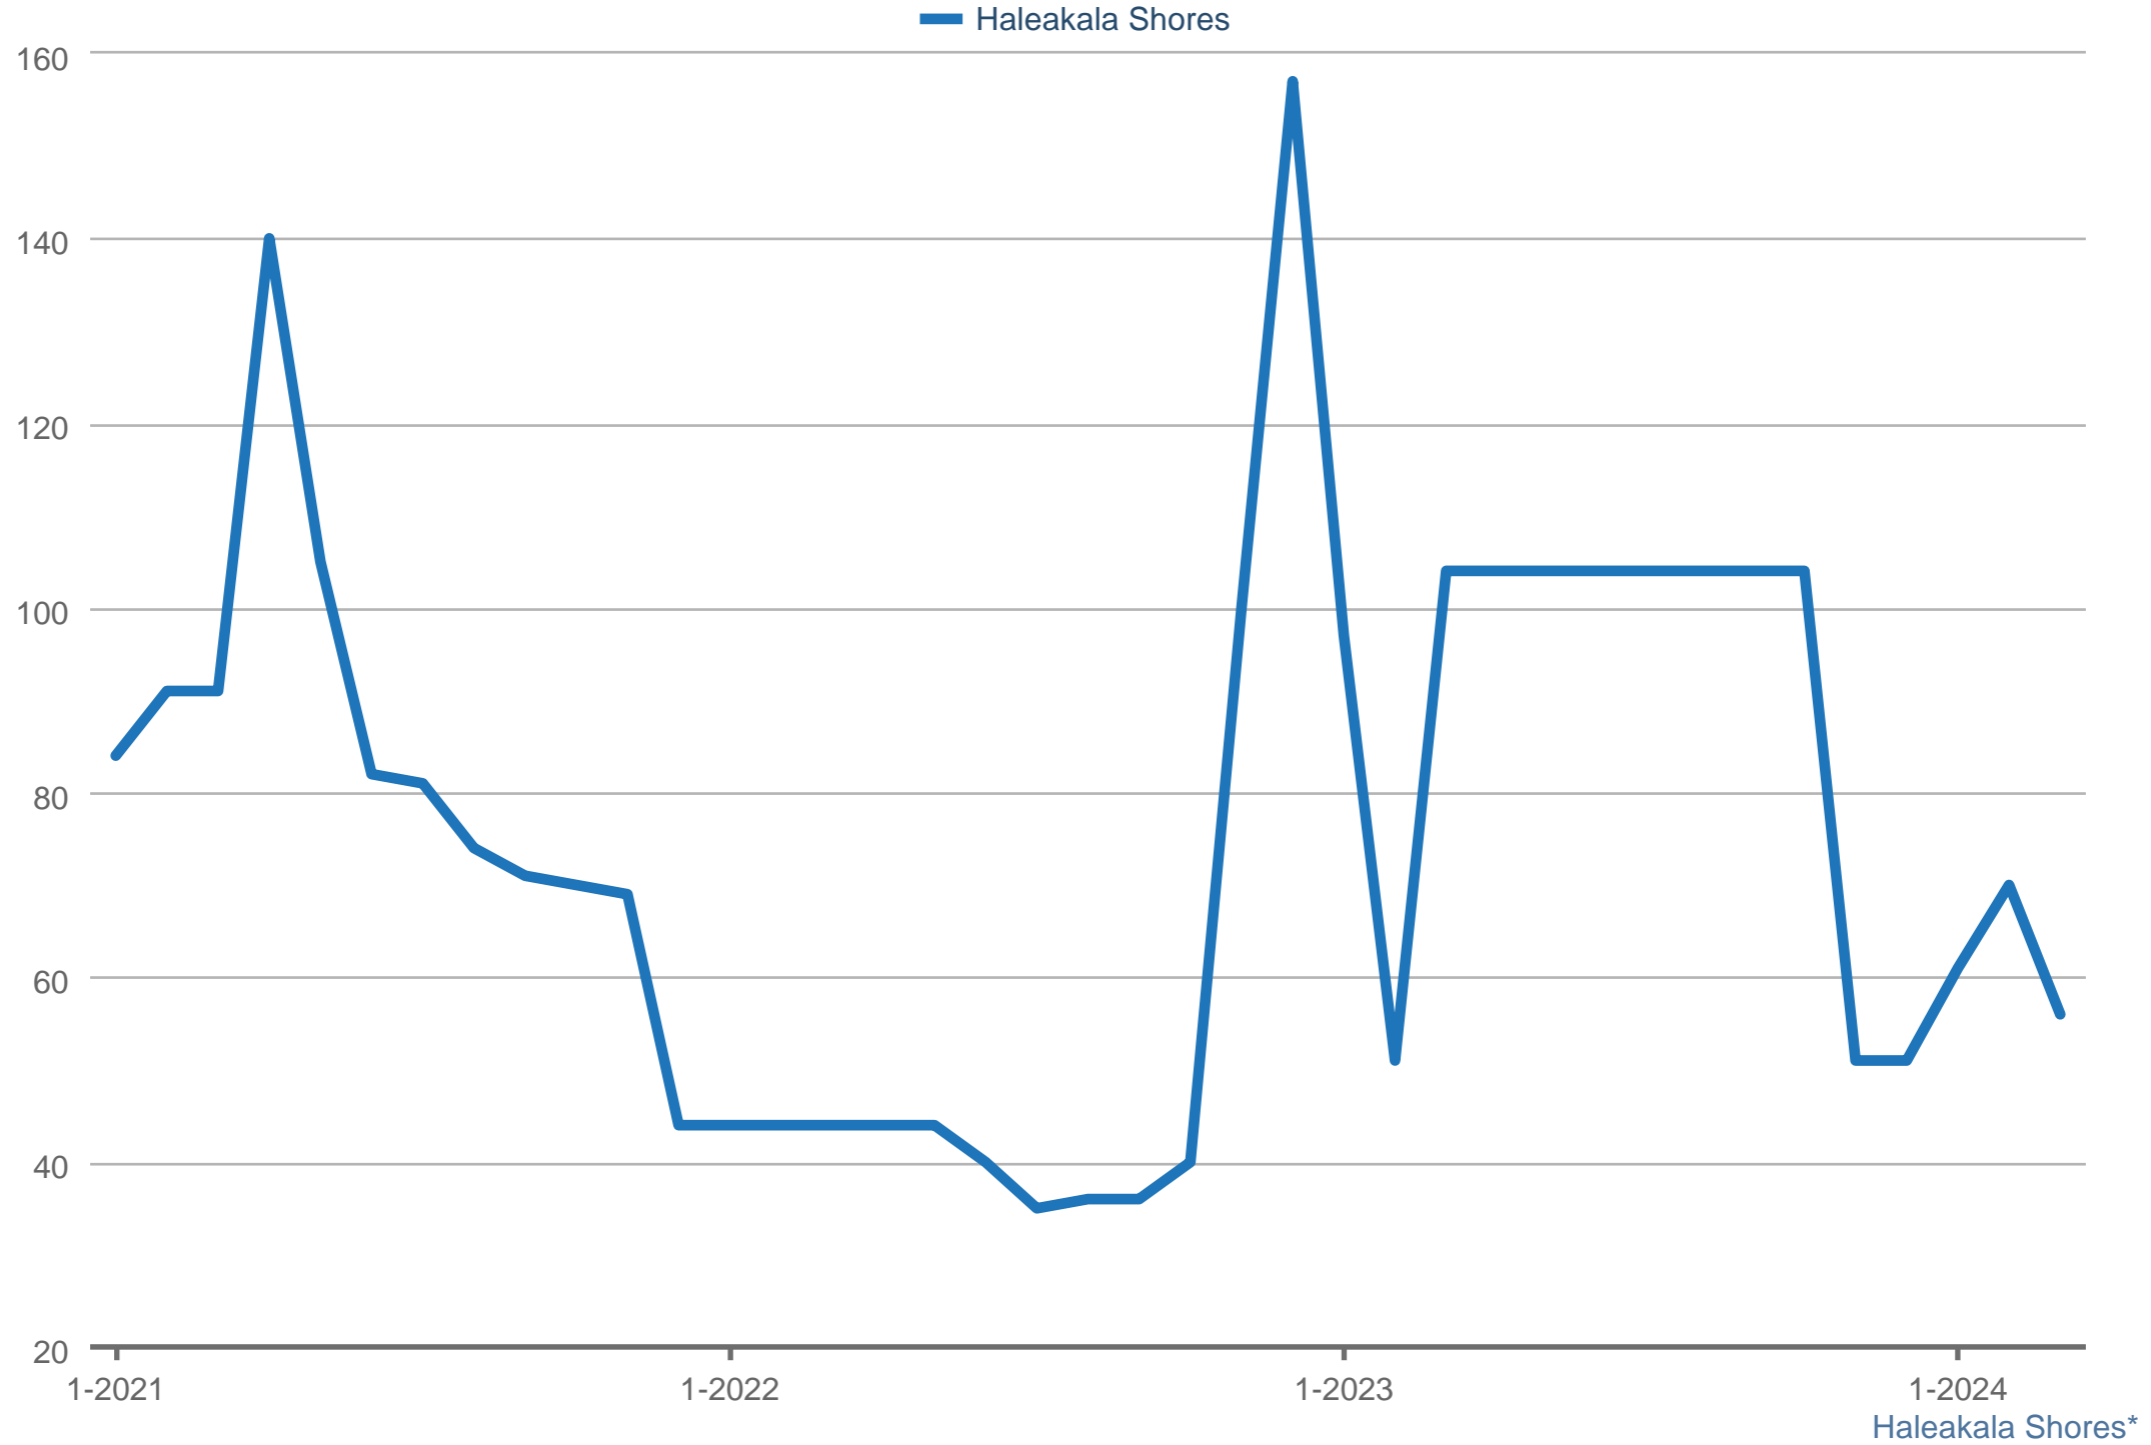

Ken Wong (Lic. No. #RS-58204)

Coldwell Banker Island Prop-Ku

Office: 808-283-2891

ken@kenonmaui.com

www.ILoveMauiRealEstate.com

Median Days on Market

Each data point is 12 months of activity. Data is from April 27, 2024.