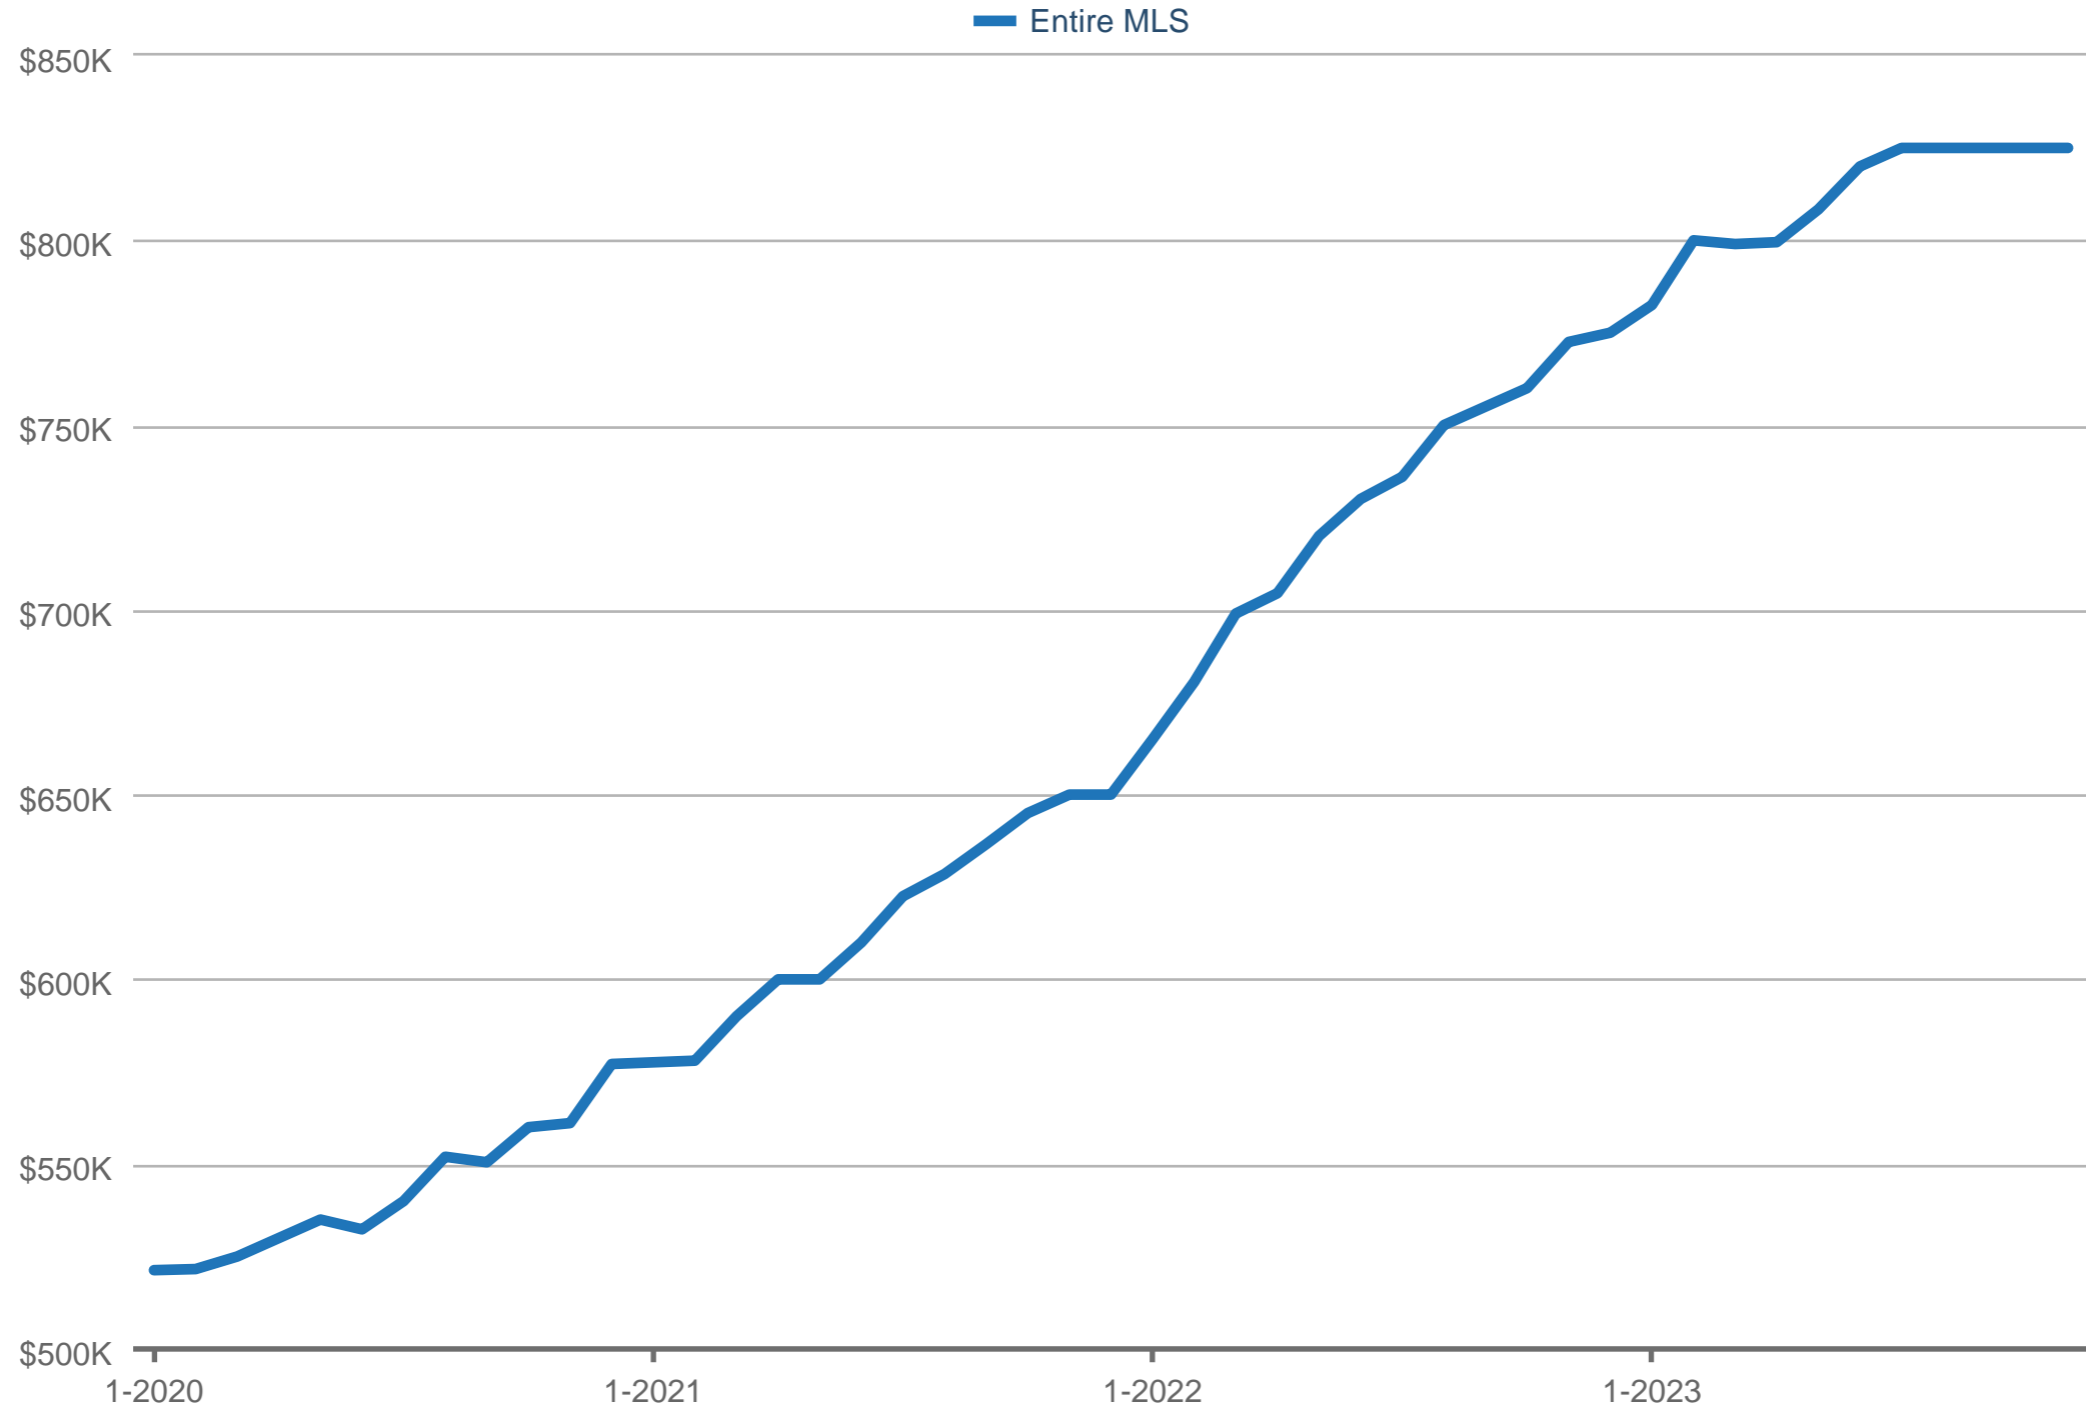

Daniel Toth (Lic. No. #RS-44029)

Coldwell Banker Island Prop-KP

Office: 808-268-7614

danieltoth@coldwellbanker.com

DanielTothColdwellBanker.com

Median Sales Price

Entire MLS: Condo

Each data point is 12 months of activity. Data is from December 4, 2023.